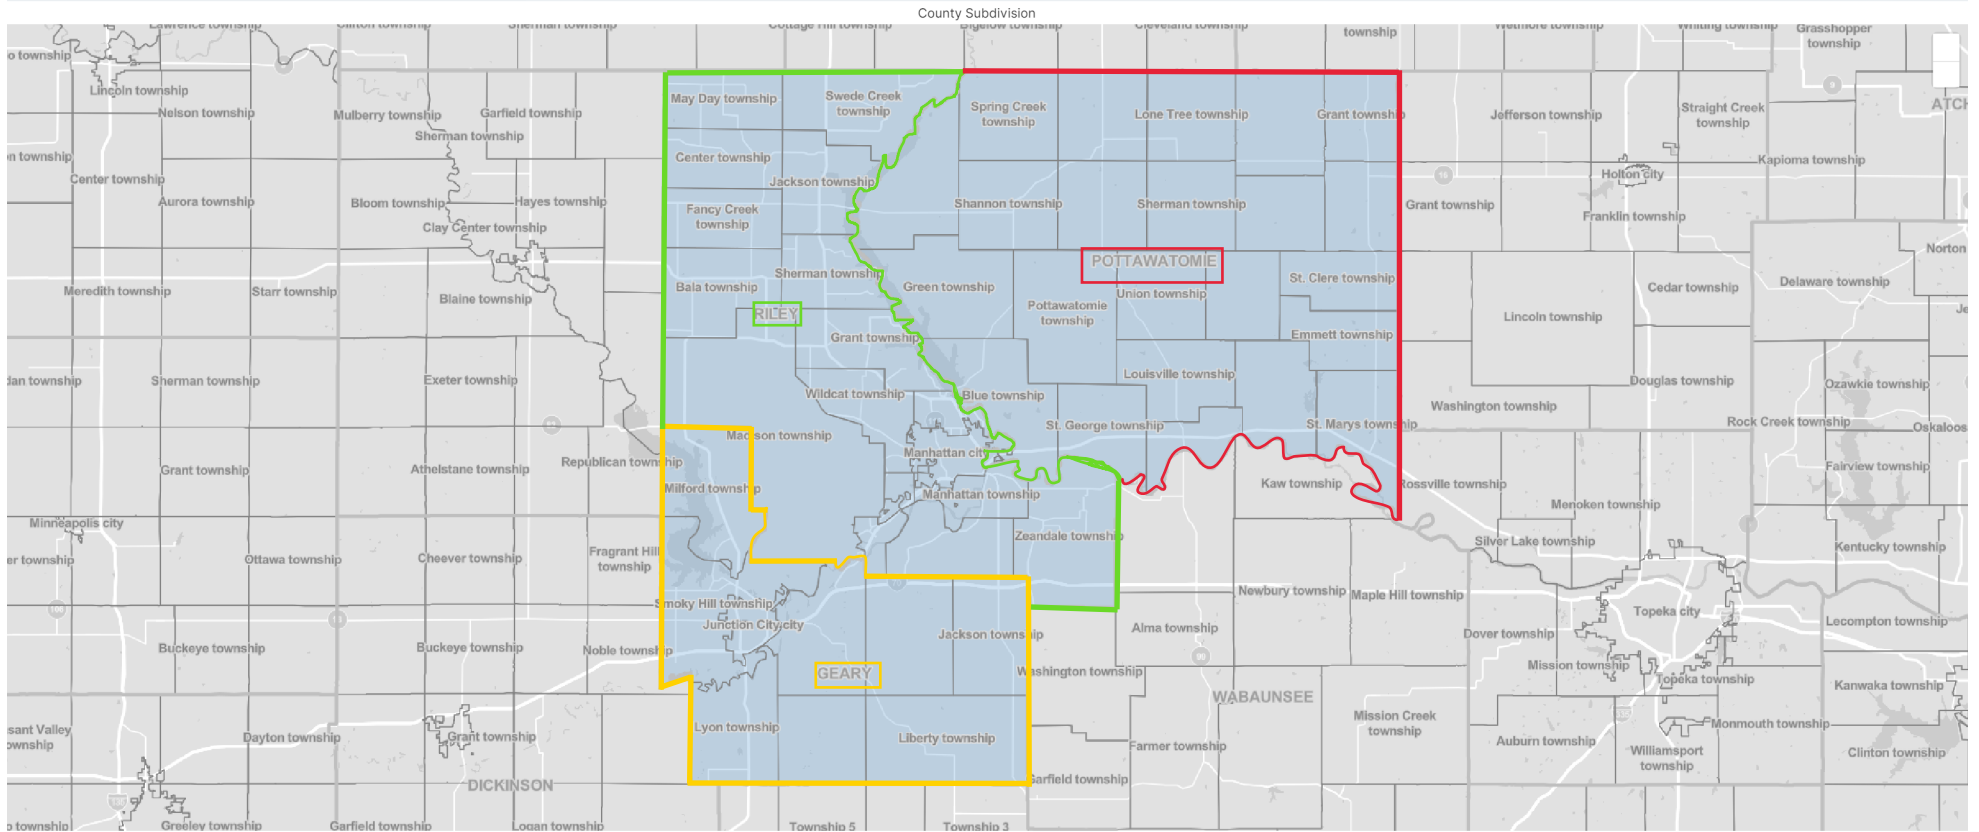

County Subdivision

Select Clear Geos Layer Year Basemap Boundaries Identify Notes Print Share

County Subdivision
2022 Geographies: 48

5 mi