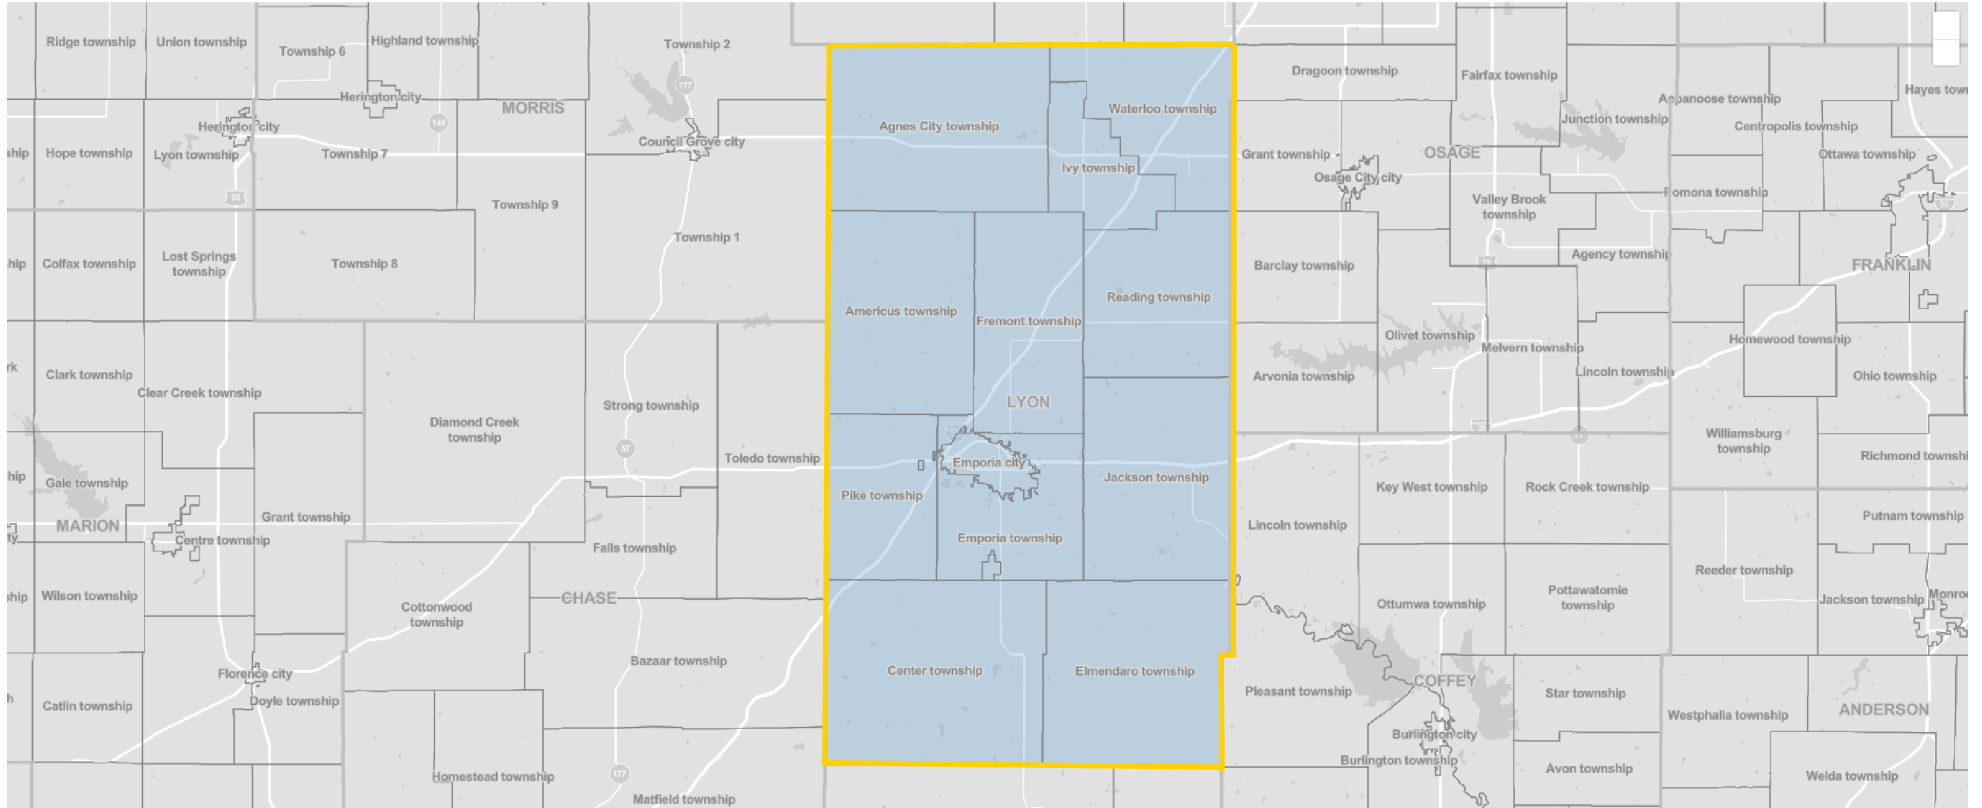

All County Subdivisions within Lyon County, Kansas

Select Clear Geos Layer Year Basemap Boundaries Identify Notes Print Share

All County Subdivisions within Lyon County, Kansas

All County Subdivisions within Lyon County, Kansas

2022 Geographies: 12

5 mi